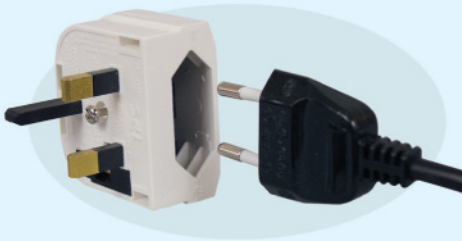

CONVERTER: ECP

The Euro Converter plug (ECP) is an adaptor which converts 2.5A CEE7 (XVI) Europlugs to the BS1363 system format.

The product is approved to BS5733, BS1363 plug/socket features and BS1362 fuse link. Approved by BSI. Product complies with current RoHS standards.

FUSE RATING: 3, 5, 10 & 13A

COLOUR: Black, White

CONVERTER: SCP3

This plug can be used for applications which require a higher voltage earthed europlug to convert to BS1363.

The product is approved to BS5733, BS1363 plug/socket features and BS1362 fuse link. Approved by BSI. Product complies with current RoHS standards.

European Plugs to UK BS1363 Plugs

CONVERTER: CPI

The CPI quickfit converter plug converts the 2 pin Europlug to the UK BS1363 system. Designed to accept all variations of Europlug including filtered types. Save time and effort on assembly, simply slide in and fully tighten the screw.