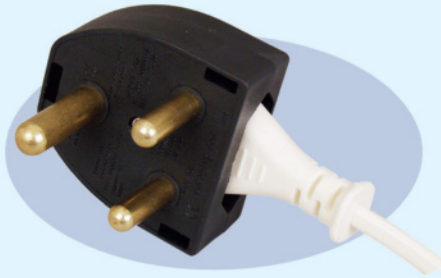

European Plugs to UK BS1363 Plugs

CONVERTER: CPI

The CPI quickfit converter plug converts the 2 pin Europlug to the UK BS1363 system. Designed to accept all variations of Europlug including filtered types. Save time and effort on assembly, simply slide in and fully tighten the screw.

The product is approved to BS5733, BS1363 plug/socket features and BS1362 fuse link. Approved by BSI. Product complies with current RoHS standards.

FUSE RATING: 3, 5, 10A

COLOUR: Black, White

PowerConnections - A Division of Sandal plc,

5 Harold Close, The Pinnacles, Harlow, Essex, U.K. CM19 5TH.

Tel: +44 (0)1279 422022 | Fax: +44 (0)1279 626304 | E-mail: sales@powerconnections.co.uk

European Plugs to UK BS1363 Plugs

This plug converts a Euro CEE7 plug to the old BS546 plug. This plug is ideal for dedicated lighting or dedicated uses.

Fully approved to all relevant National standards. Approved by BSI. Product complies with current RoHS standards.

RATED: 2.5A
COLOUR: Black, White

CONVERTER: CP2

This plug converts a euro transformer power supply to BS1363 transformer/power supply. Simply slide the europlug into position and tighten the screw.