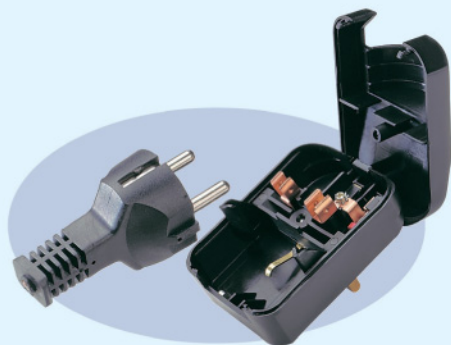

CONVERTER: ECP

The Euro Converter plug (ECP) is an adaptor which converts 2.5A CEE7 (XVI) Europlugs to the BS1363 system format.

The product is approved to BS5733, BS1363 plug/socket features and BS1362 fuse link. Approved by BSI. Product complies with current RoHS standards.

FUSE RATING: 3 A & 5A

COLOUR: Black, White, Clear

CONVERTER: SCP

This 13 Amp plug can be used to convert a non-earthed europlug to BS1363.

The product is approved to BS5733, BS1363 plug/socket features and BS1362 fuse link. Approved by BSI. Product complies with current RoHS standards.

FUSE RATING: 3, 5, 10 & 13A

COLOUR: Black, White

CONVERTER: SCP3

This plug can be used for applications which require a higher voltage earthed europlug to convert to BS1363.

The product is approved to BS5733, BS1363 plug/socket features and BS1362 fuse link. Approved by BSI. Product complies with current RoHS standards.

European Plugs to UK BS1363 Plugs

CONVERTER: CPI

The CPI quickfit converter plug converts the 2 pin Europlug to the UK BS1363 system. Designed to accept all variations of Europlug including filtered types. Save time and effort on assembly, simply slide in and fully tighten the screw.