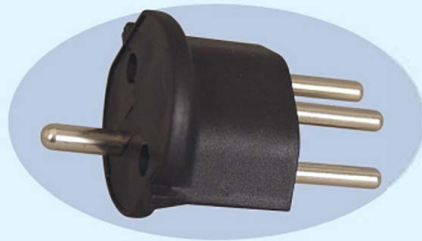

CONVERTER: SCH3

This product is approved for use in Switzerland when sold with electrical products. Can be supplied loose with fitting instructions.

Approved for use in Switzerland by ElectroSuisse. Product complies with current RoHS standards.

RATED: 10A

COLOUR: Black, White