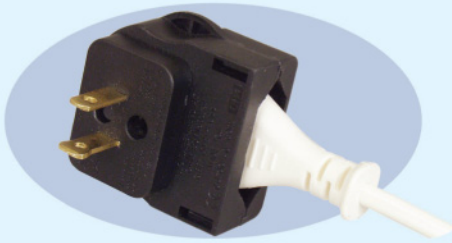

The product is approved to BS5733, BS1363 plug/socket features and BS1362 fuse link. Approved by BSI. Product complies with current RoHS standards.

FUSE RATING: 3, 5, 10A

COLOUR: Black, White

PowerConnections - A Division of Sandal plc,

5 Harold Close, The Pinnacles, Harlow, Essex, U.K. CM19 5TH.

Tel: +44 (0)1279 422022 | Fax: +44 (0)1279 626304 | E-mail: sales@powerconnections.co.uk

European to American

CONVERTER: CP4

This plug converts a Euro CEE7 plug to the US 2 Pin plug (NEMA 1-15).

Product conforms to all UL Standards. Product complies with current RoHS Standards.

RATED: 2A
COLOUR: Black, White

CONVERTER: SAP

The SAP converts Schuko Plug (European IEC 83 : 1975 Standard C1B) to US 2 pin plug (NEMA 1-15).