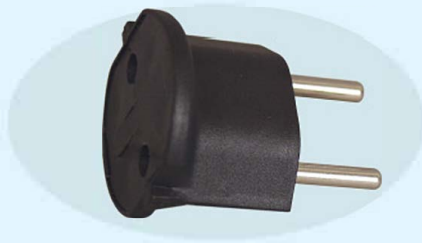

European to Swiss

CONVERTER: SCH

This product is approved for use in Switzerland when sold with electrical products. Can be supplied loose with fitting instructions.

Approved for use in Switzerland by ElectroSuisse. Product complies with current RoHS standards.

RATED: 10A

COLOUR: Black, White