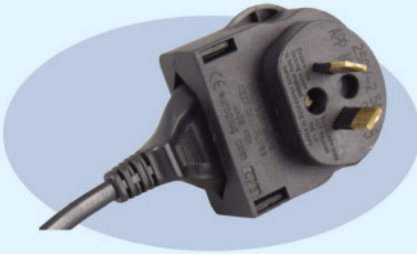

Product conforms to all UL Standards. Product complies with current RoHS Standards.

RATED: 10A
COLOUR: Black, White

PowerConnections - A Division of Sandal plc,

5 Harold Close, The Pinnacles, Harlow, Essex, U.K. CM19 5TH.

Tel: +44 (0)1279 422022 | Fax: +44 (0)1279 626304 | E-mail: sales@powerconnections.co.uk

European to Australian

CONVERTER: CP3

This plug converts a Euro CEE7 plug to the Australian 2 Pin plug..

The product is approved to AS NZS 3112-2004 Approval No. S/415. Product complies with current RoHS Standards.